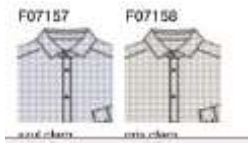

Camisa

GUAM

F07157 F07158

Tallas / Sizes: S/2-3XL/7

Camisa

LEWIS

F07163

Tallas / Sizes: S/2-3XL/7